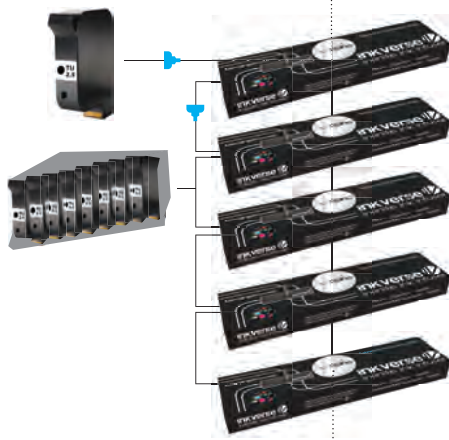

INKVERSE™ QuickConnect Blade Configurations – TIJ 2.5

N Blades in 1 Print Head