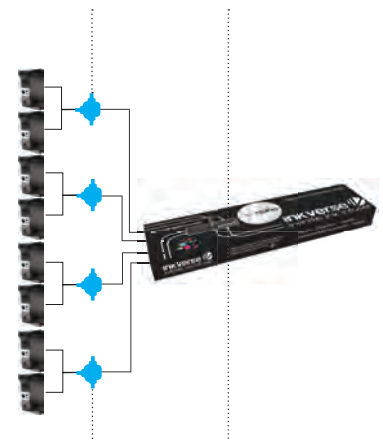

INKVERSE™ replaces conventional one-size bulk container solutions with a modular, cost saving, sustainable alternative for inkjet systems of any size and performance.

How INKVERSE™ QuickConnect Works

- Use INKVERSE™ Blades individually or grouped together as mono or multi-color varieties using attachment points included in the packaging.
- Connect each line to INKVERSE™-ready ink cartridges.
- Infuse a wide spectrum of x-nano™ digital inks and interconnect and build custom INKVERSE™ Blade arrays.
- Connect blades to TIJ 2.5 inkjet printers with large cartridge arrays 8.5” - 22” wide and using mono or multiple colors.

Expandable INKVERSE™ Blades connect any print system from low volume desktops to high-speed production presses, via a simple QuickConnect process, which is easy to install at the user level or pre-configured during system assembly.

INKVERSE™ Blades are delivered with high-performance x-nano™ ink selected from a library of dye, pigment, dye-pigment hybrid, visible, invisible fluorescent, water, solvent and energy curable inks.

INKVERSE™ QuickConnect Blade Configurations – TIJ 2.5

N Blades in 1 Print Head

Up to 8 Connections Per Blade

INKVERSE™ QuickConnect Blade Accessories – TIJ 2.5

Cartridge and Blade 1000 not connected

Cartridge and Blade 1000 priming tool

Cartridge connected to Blade 1000